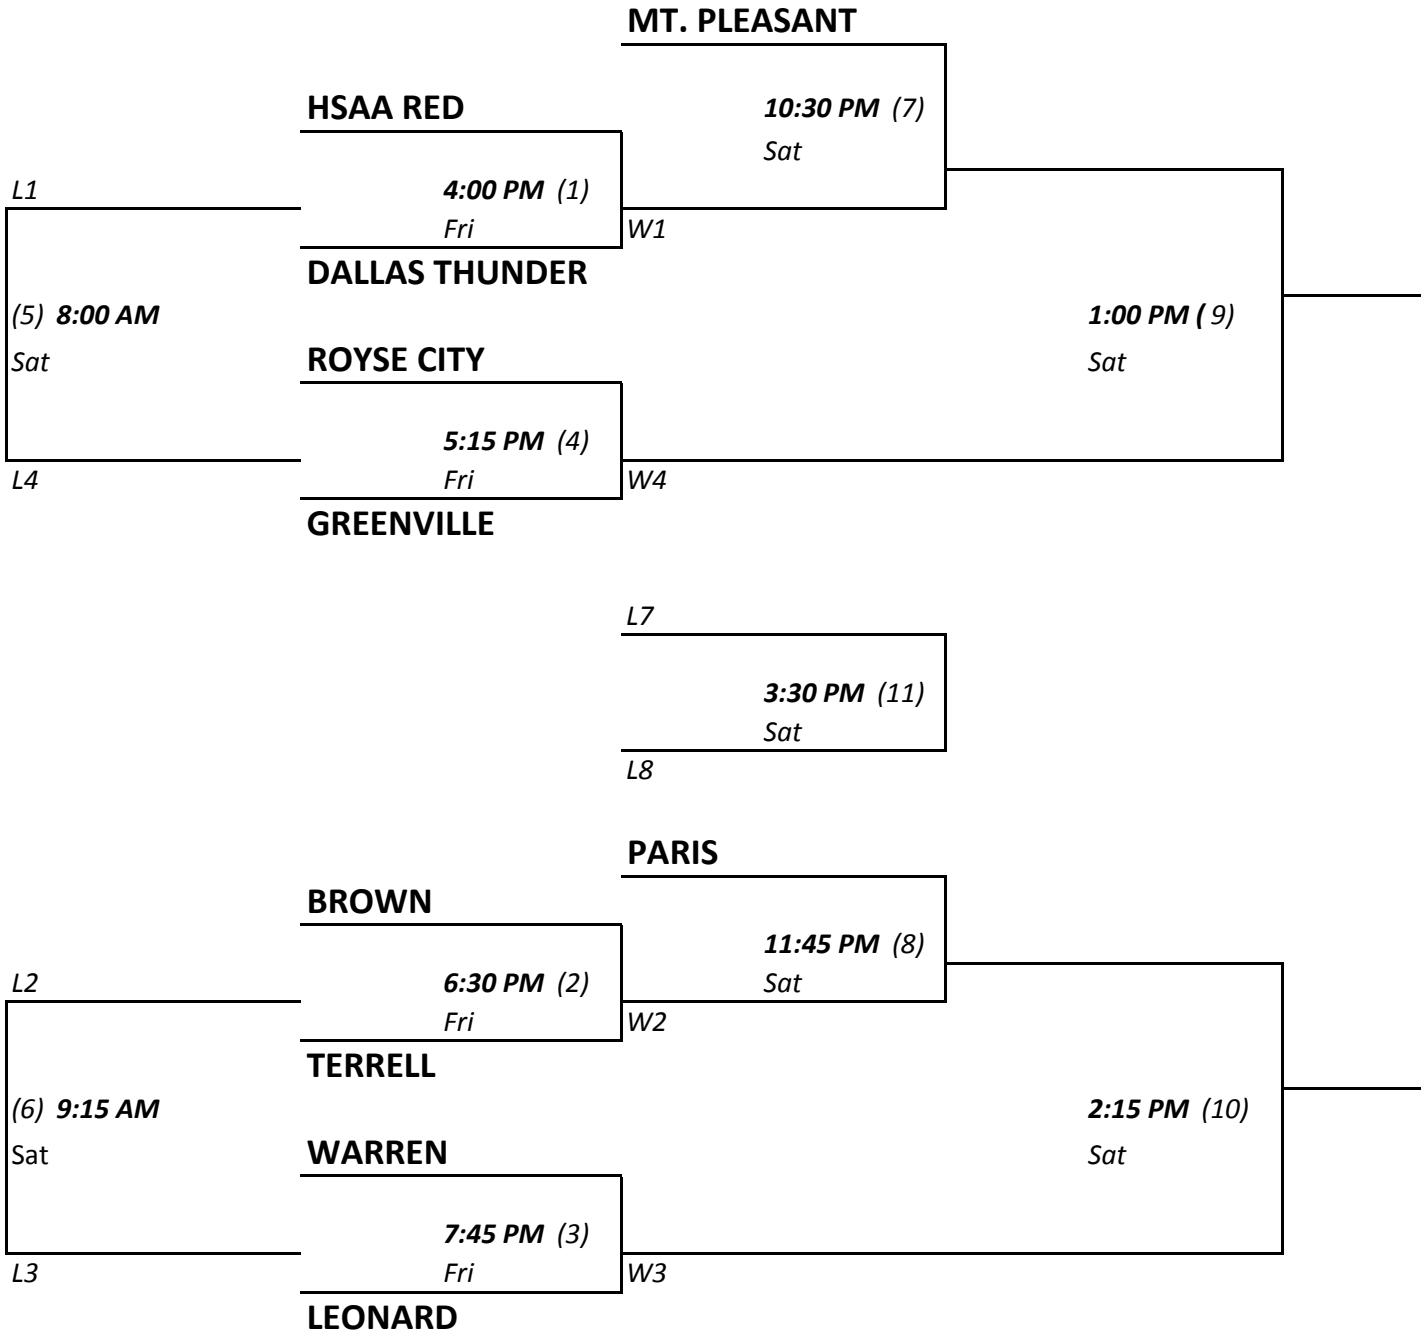

B- TEAM BRACKET

- *TOP TEAM WILL BE HOME TEAM IN LIGHT COLOR JERSEY
- *BOTTOM TEAM WILL BE AWAY TEAM IN DARK COLOR JERSEY
- *ALL GAMES WILL BE 7 MIN QUARTERS WITH 6 MIN HALF TIME