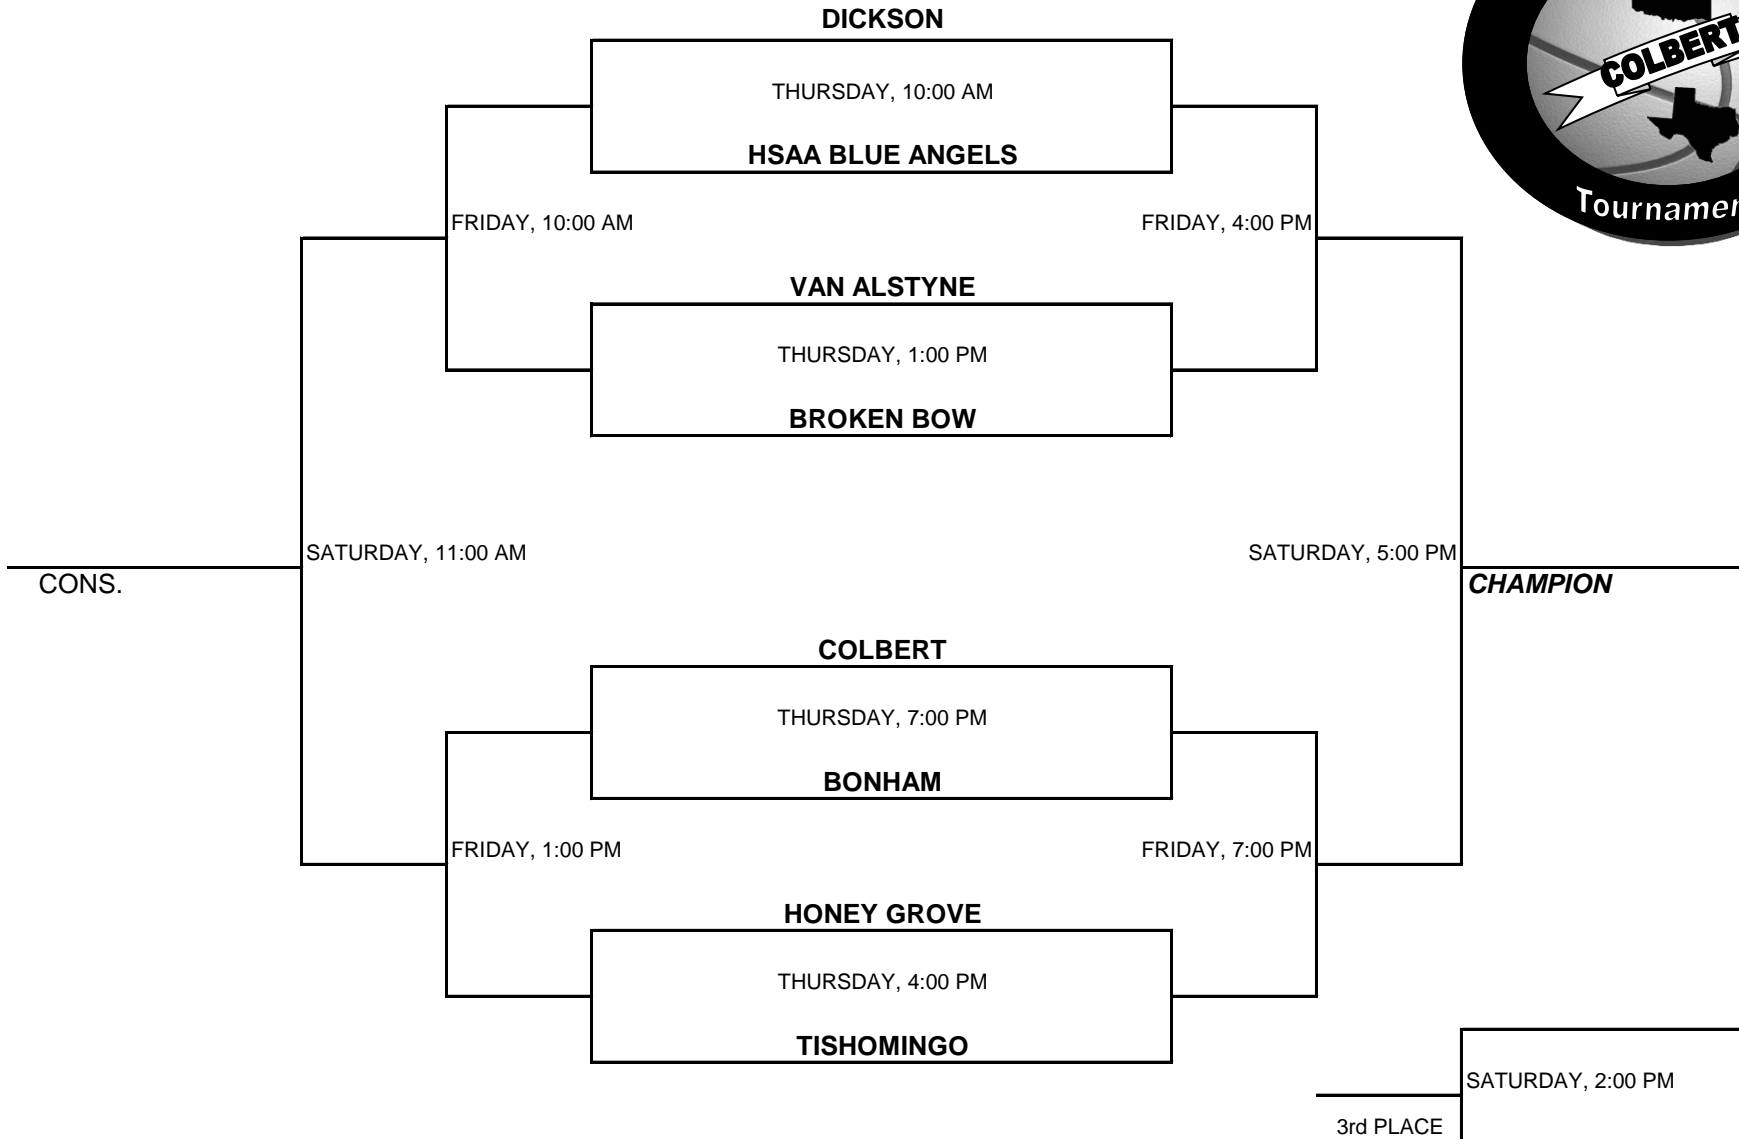

COLBERT BASKETBALL INVITATIONAL TOURNAMENT

2ND ANNUAL BATTLE OF THE BORDER

(GIRLS' BRACKET)

DECEMBER 8-10, 2011

Teams on top wear light uniforms
and are the home team.

ADMISSION PRICES: ADULTS \$4.00
STUDENTS (PK-12): \$3.00