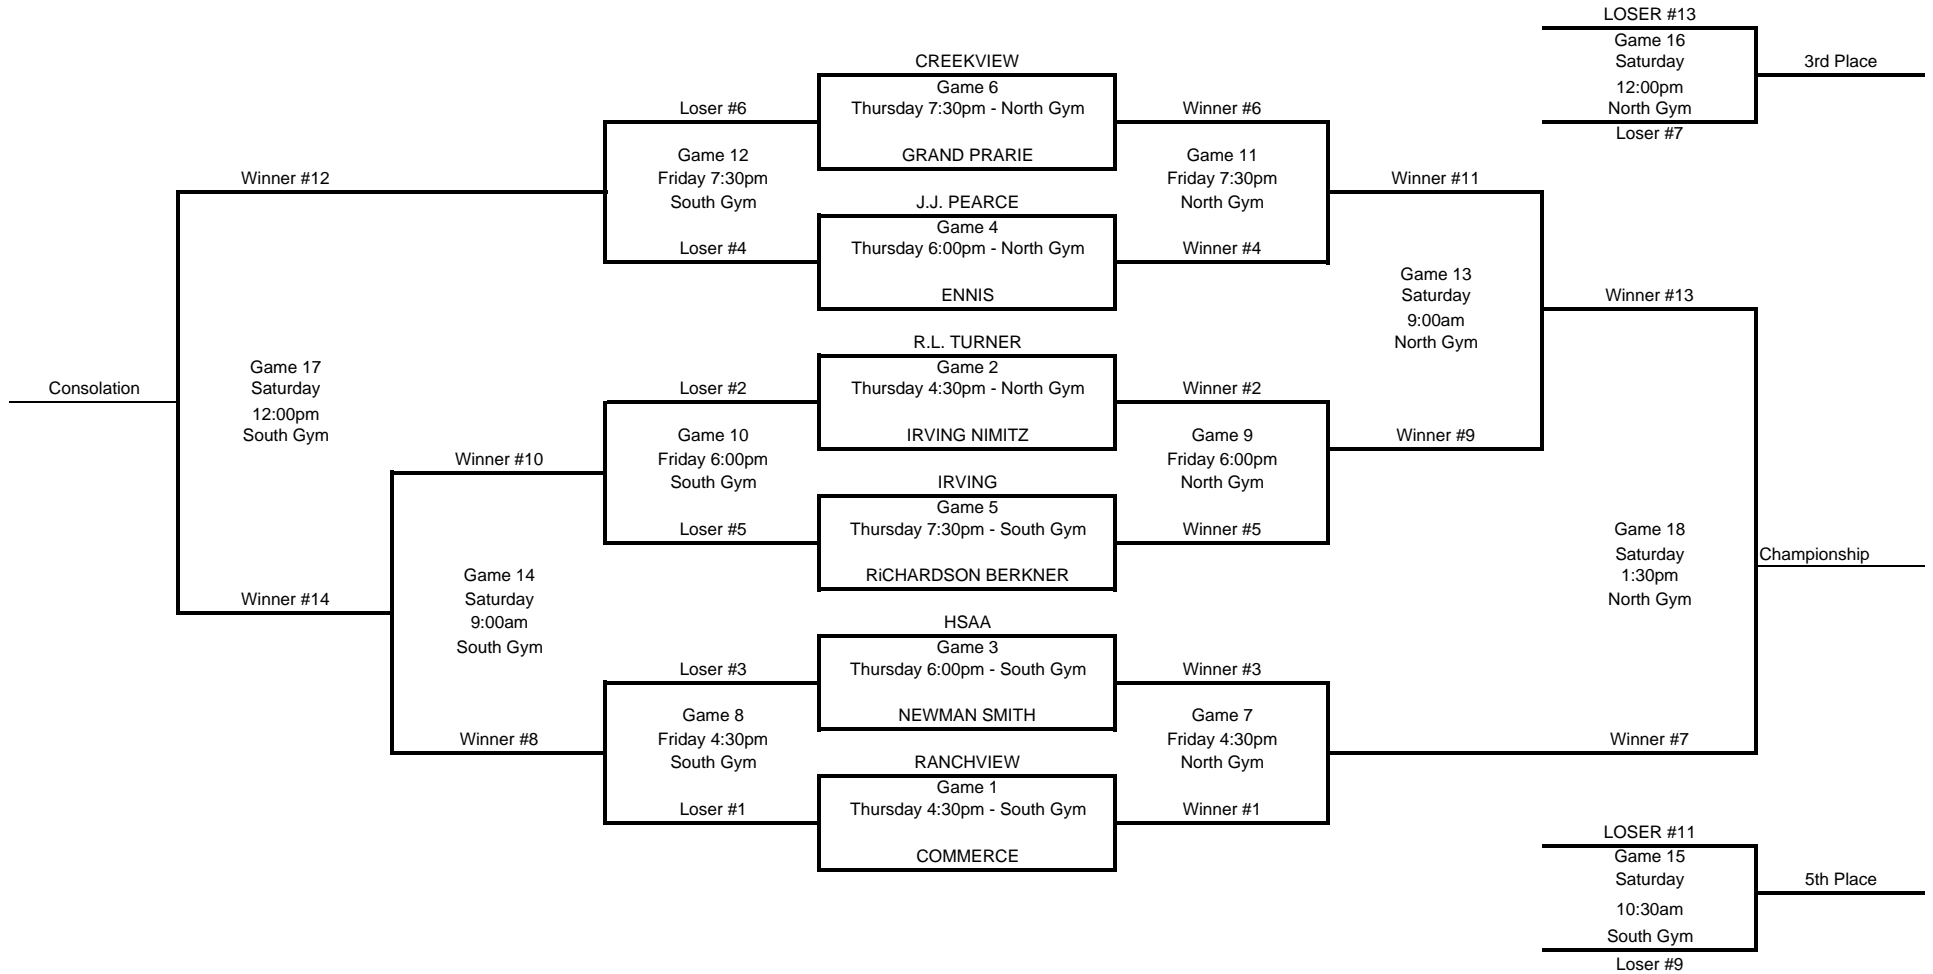

CREEKVIEW CLASSIC

November 17-19th

Top team is Home Team and will wear white
Bottom team is Visitor and will wear Dark Uniform

North Gym - Main Gym
South Gym - Secondary Gym