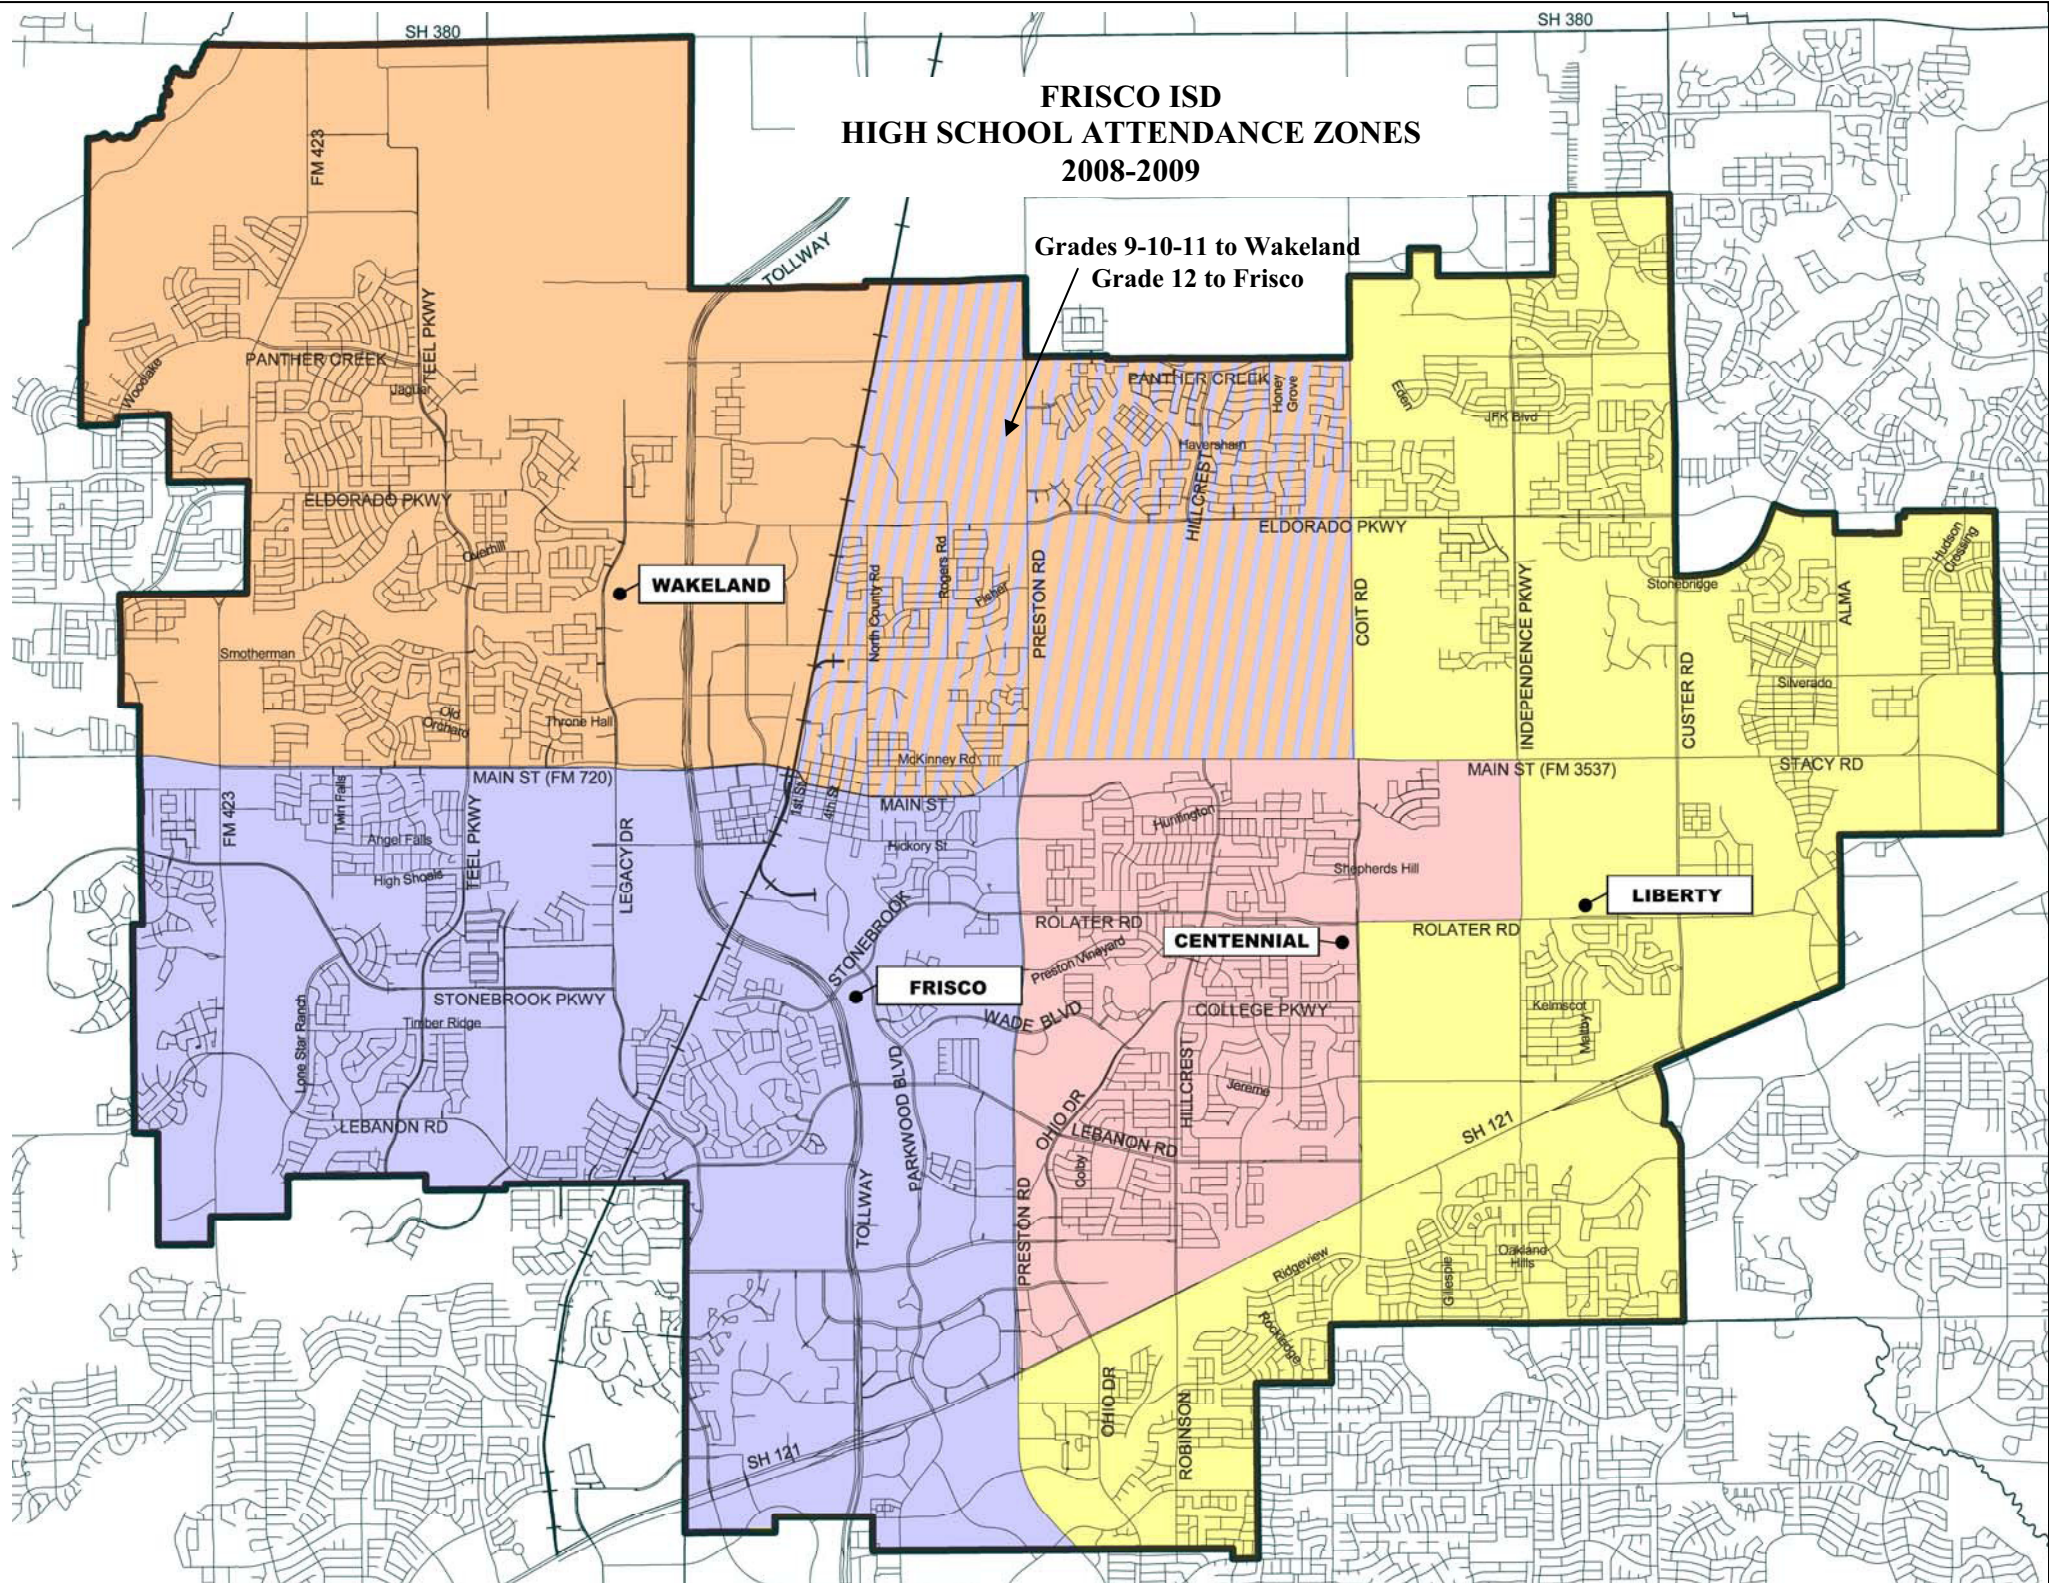

**FRISCO ISD  
HIGH SCHOOL ATTENDANCE ZONES  
2008-2009**

Grades 9-10-11 to Wakeland  
Grade 12 to Frisco

**WAKELAND**

**FRISCO**

**CENTENNIAL**

**LIBERTY**