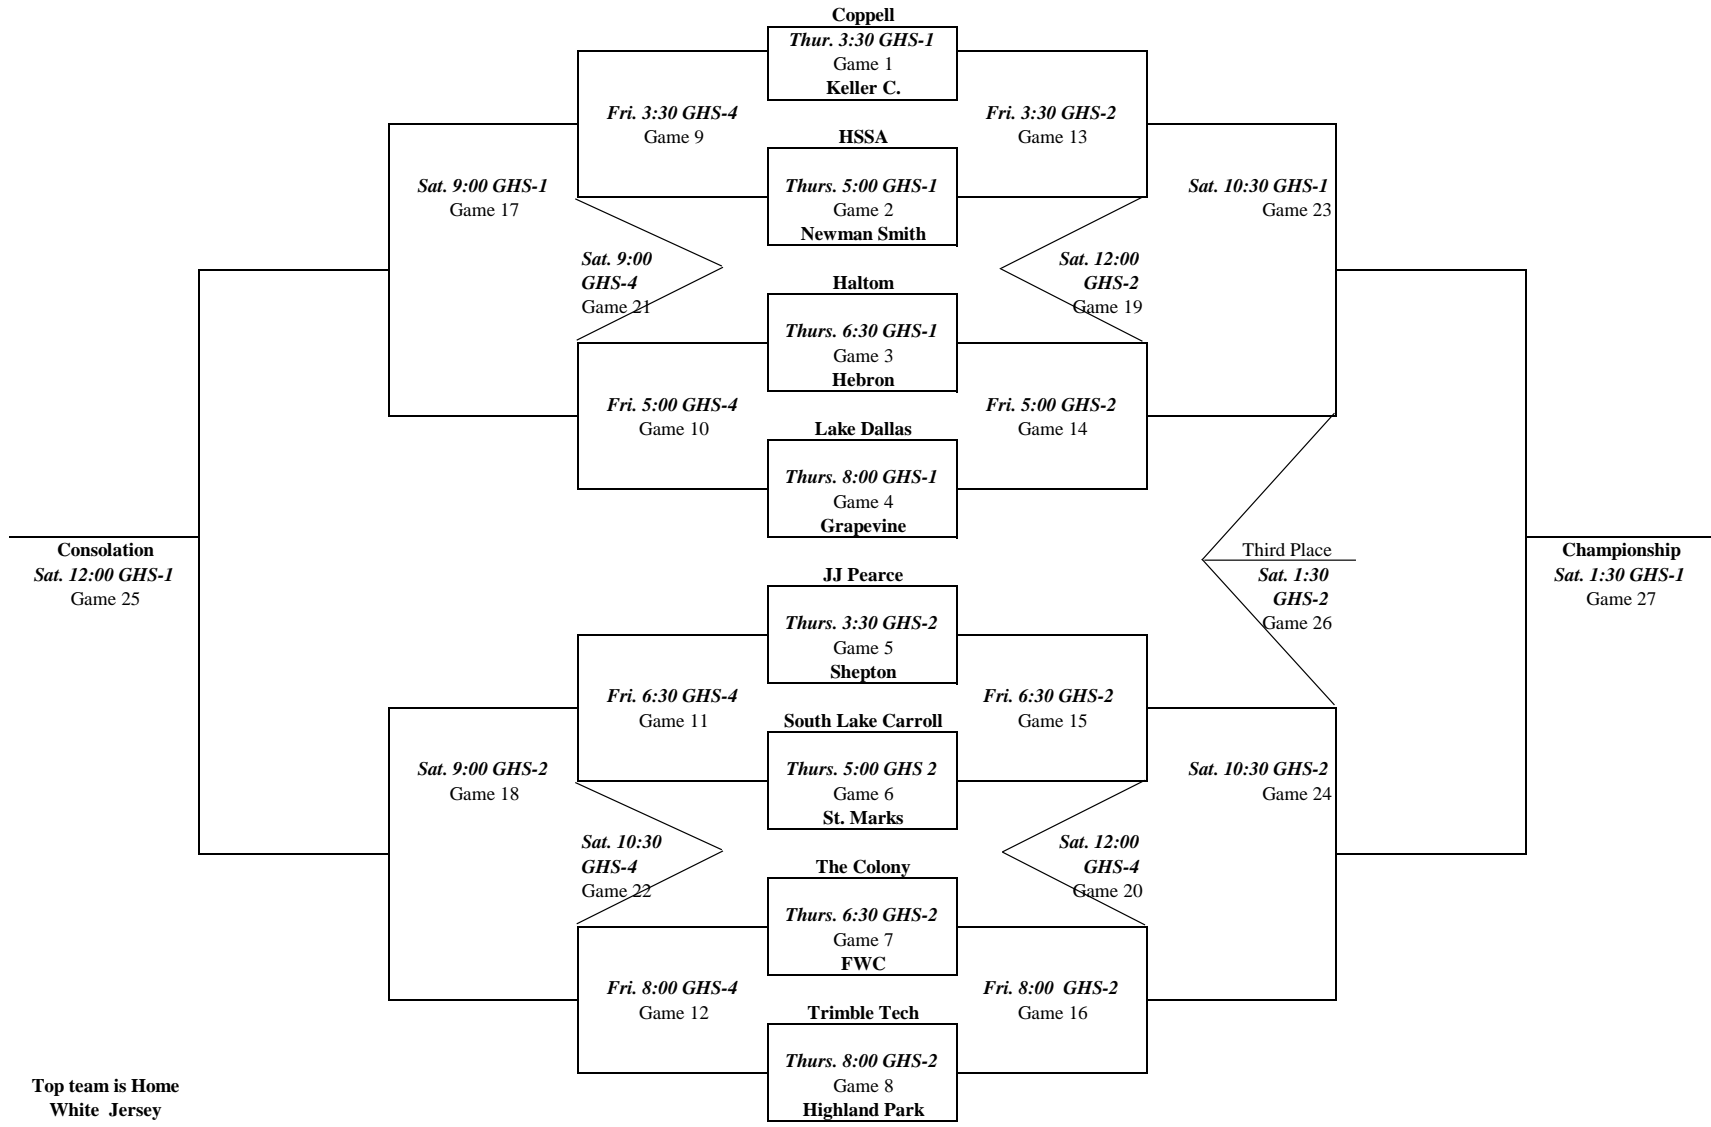

2011 Grapevine JV TOURNAMENT DECEMBER 8-10

Top team is Home
White Jersey

GHS 1-Main Gym
GHS 2-Practice Gym
GHS 4-Alternate Gym

2011 Grapevine JV Tournament Bracket

*Home team provides
book keeper