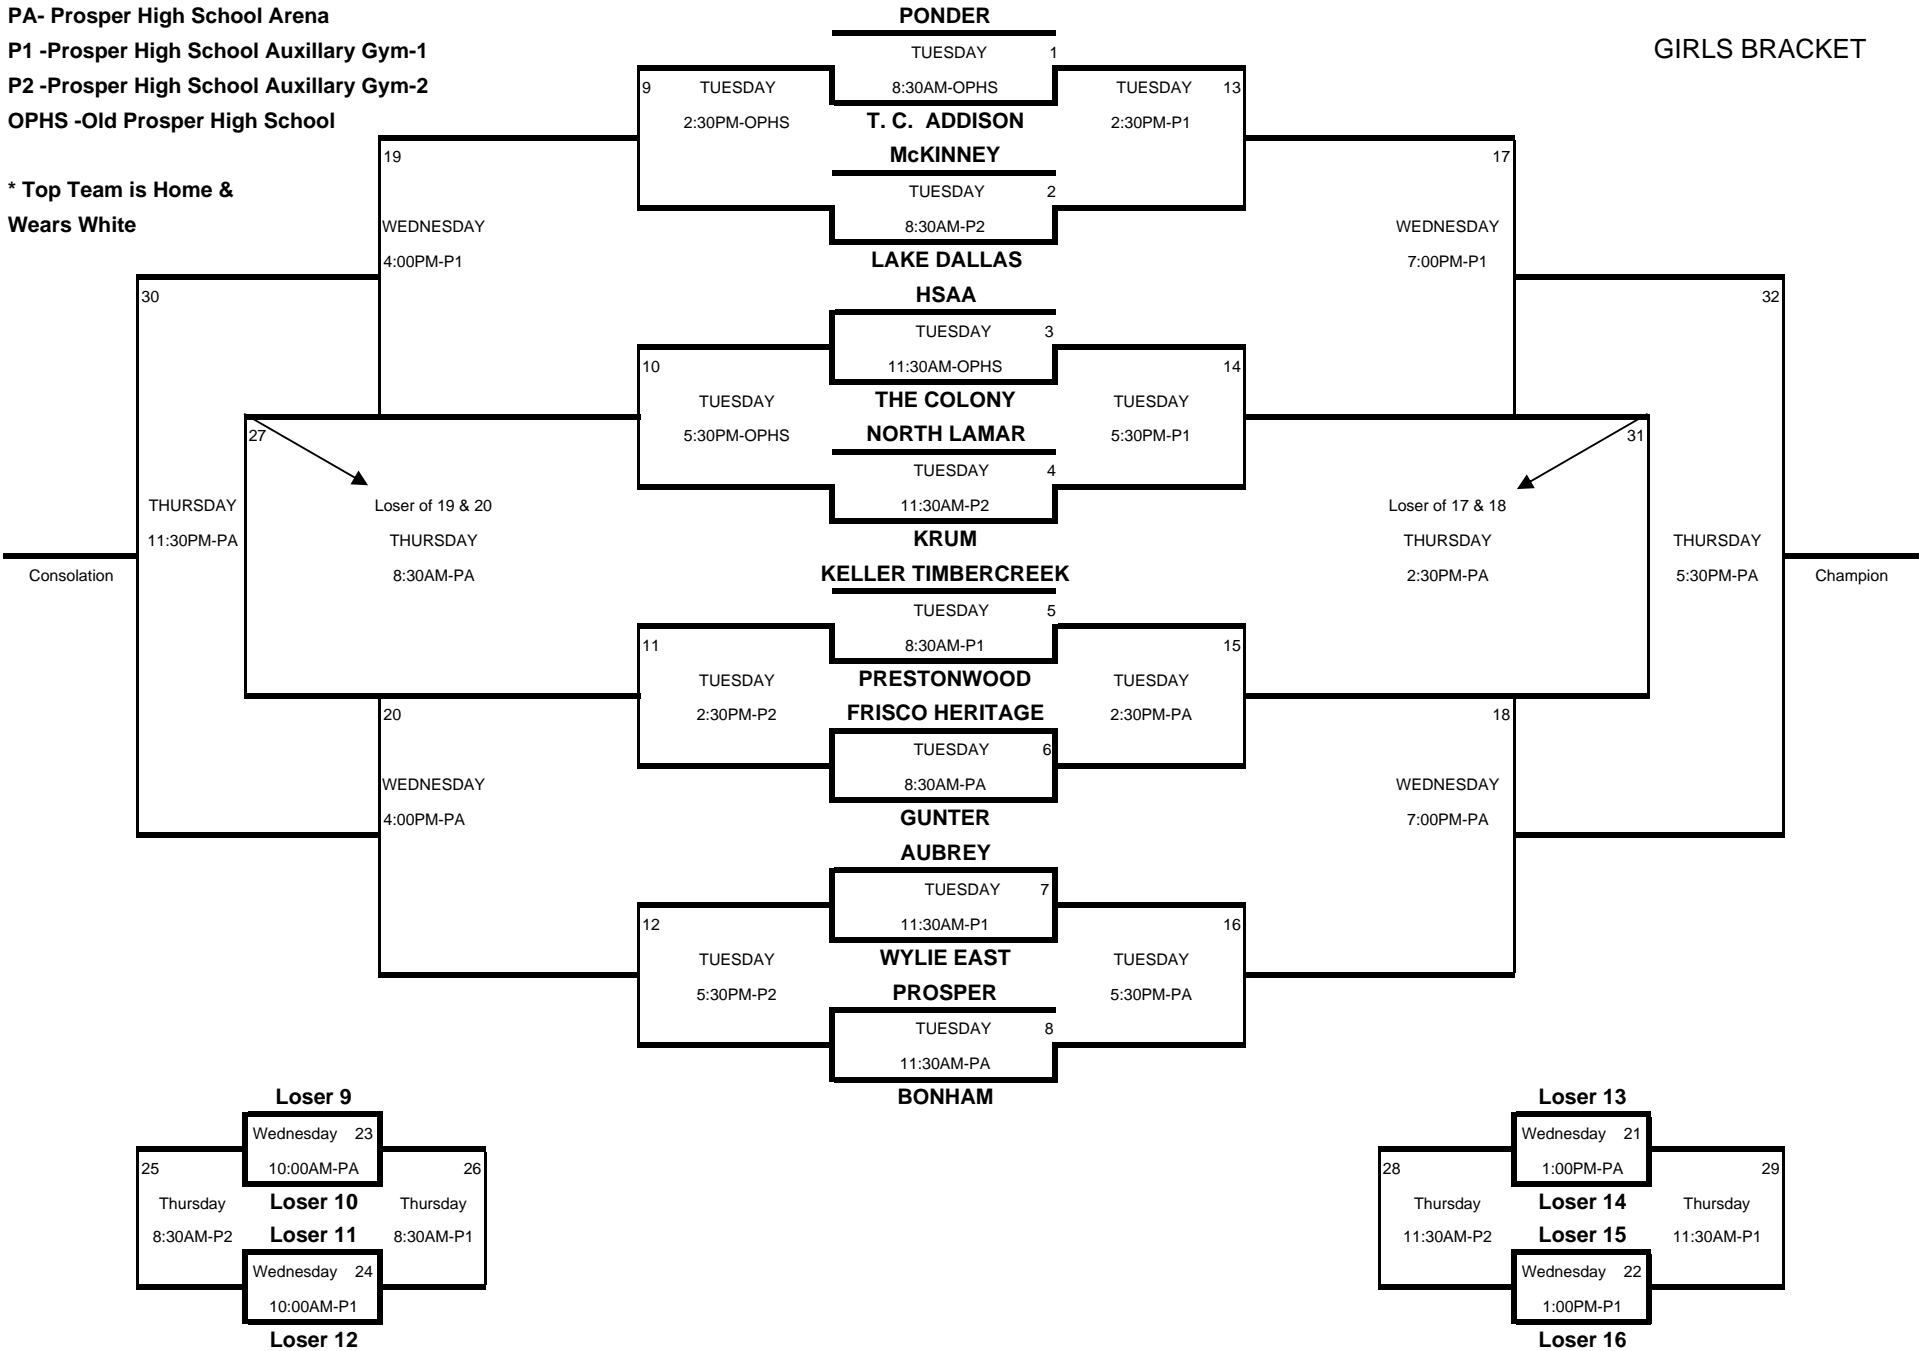

PROSPER HOLIDAY SHOWCASE 2011

GIRLS BRACKET

GIRLS BRACKET

GYMS:

PA- Prosper High School Arena

P1 -Prosper High School Auxillary Gym-1

P2 -Prosper High School Auxillary Gym-2

OPHS -Old Prosper High School

* Top Team is Home &
Wears White

Loser 9

Loser 13