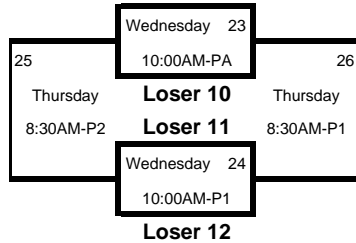

PROSPER HOLIDAY SHOWCASE 2011

GIRLS BRACKET

GIRLS BRACKET

GYMS:

PA- Prosper High School Arena

P1 -Prosper High School Auxillary Gym-1

P2 -Prosper High School Auxillary Gym-2

OPHS -Old Prosper High School

* Top Team is Home &
Wears White

Loser 9

Loser 13