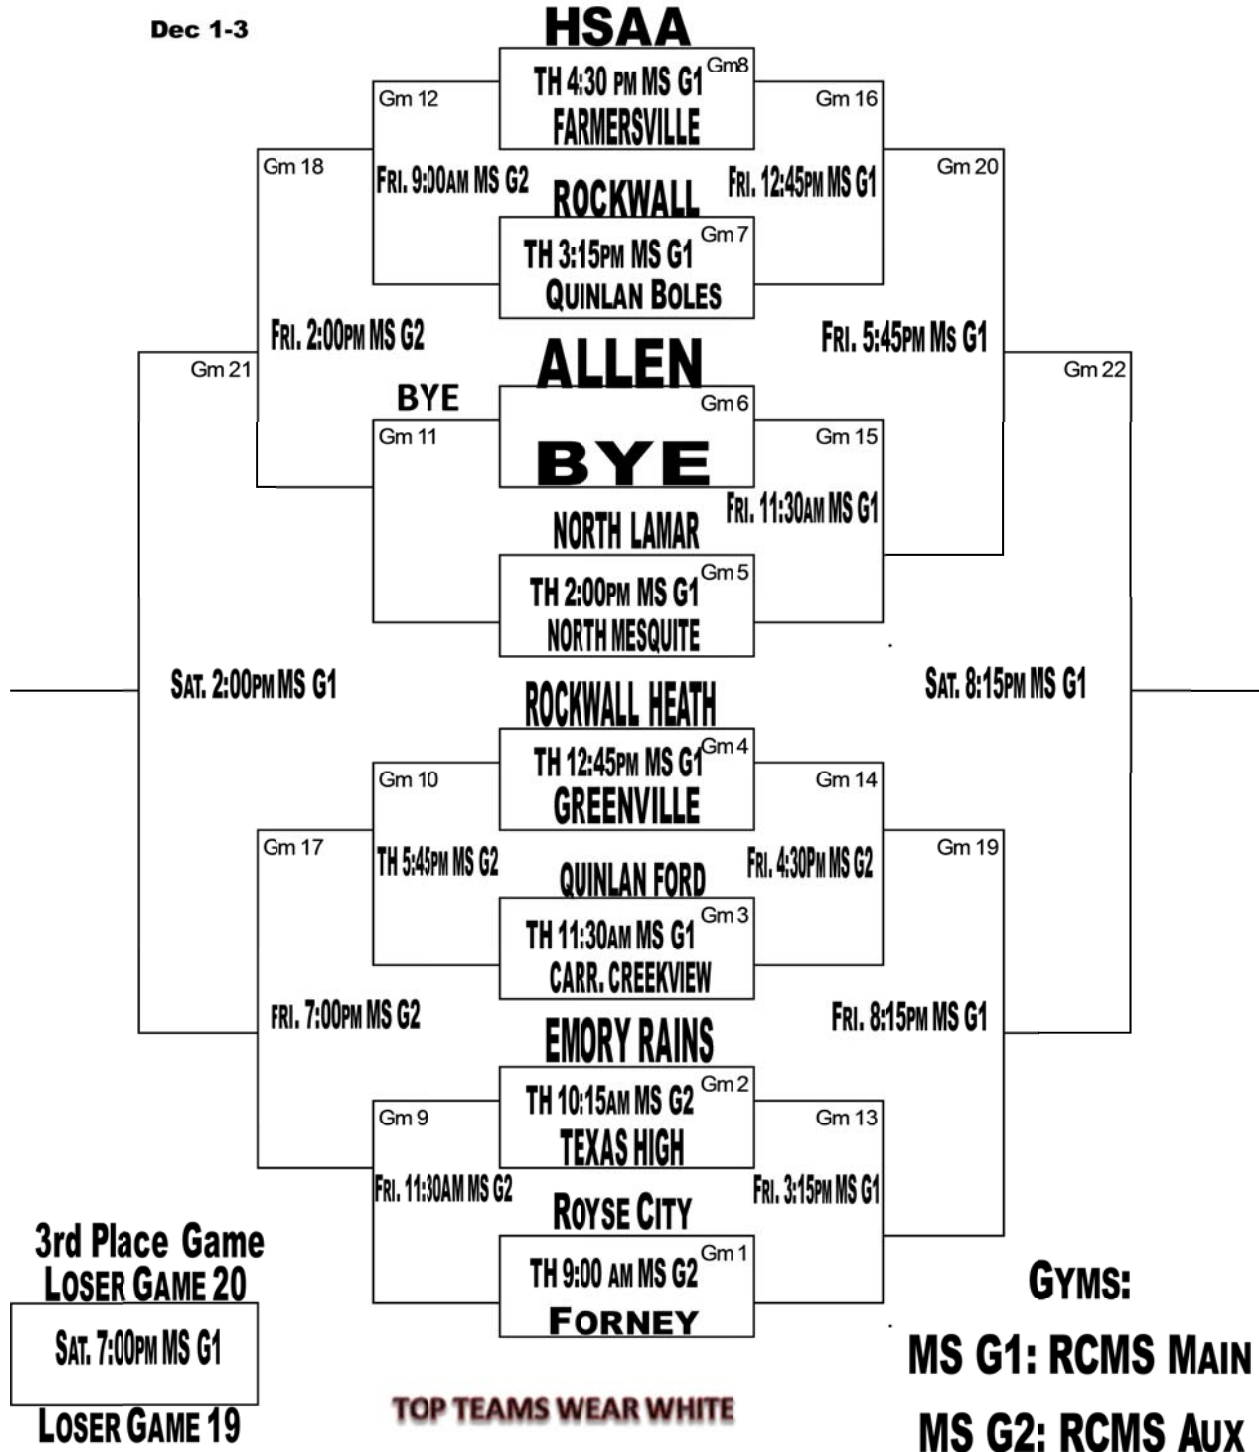

2010 ROYSE CITY TOURNAMENT

Junior Varsity Girls Division