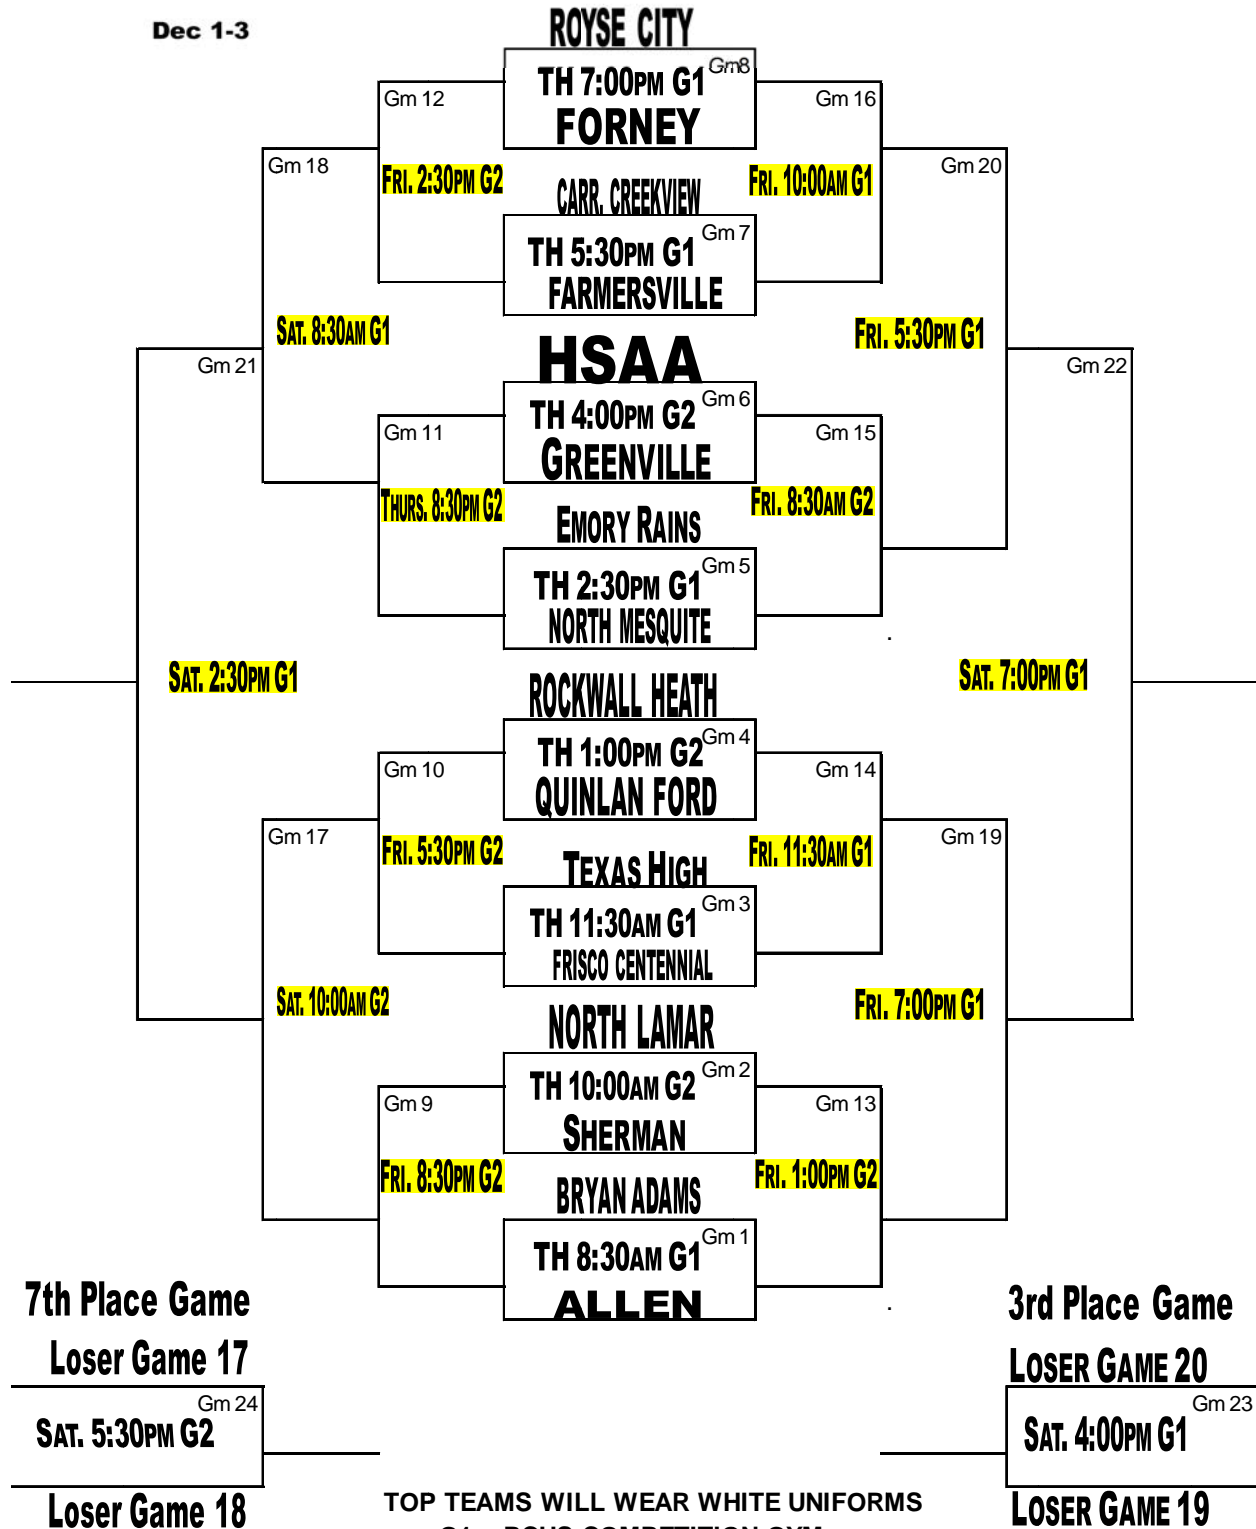

VARSITY GIRLS

Dec 1-3

TOP TEAMS WILL WEAR WHITE UNIFORMS
G1 = RCHS COMPETITION GYM
G2 = RCHS PRACTICE GYM

Gyms:
G1: RCHS Main
G2: RCHS Aux
MS G1: RCMS Main
MS G2: RCMS Aux
PE: RCHS PE Gym